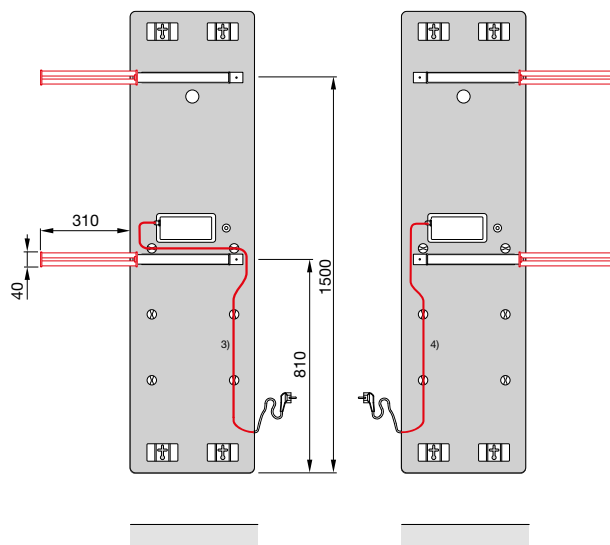

Standard scope of delivery for electric operation

- Radiator made from safety glass with control box and cable clips pre-installed on the back
- Polished stainless steel towel rails for mounting on the back of the radiator, extension either to left or right (as selected during installation); for 1500 mm height: one towel rail; for 1750 mm height: two towel rails per radiator, with fixing material
- Infrared remote control model 4 including batteries (AAA) with selectable modes: manual (above room temperature), weekly programme, timer, frost protection, off
- Wall mounting accessories and cable clips in the colour of the radiator, or for mirror radiators: Wall bracket + cable clips in black
- Wall spacer for adjustment to the correct wall clearance
- Packaging and drilling template

Electric operation:

Wall mounting

H = Height

L = Length

K = Bracket

C = Cable clip (for cable routing, see towel rail installation drawing)

W = Wall spacer

Dimensions in mm

For keywords, see 'Electric operation and Ecodesign Directive' on page 173

Towel rail for extension to left or right
as preferred

1) Back of control box to back of radiator

2) Back of towel rail to back of radiator

Cable length available in the direction of the connection
from bottom edge of radiator depending on cable routing:

3) 500 mm

4) 800 mm