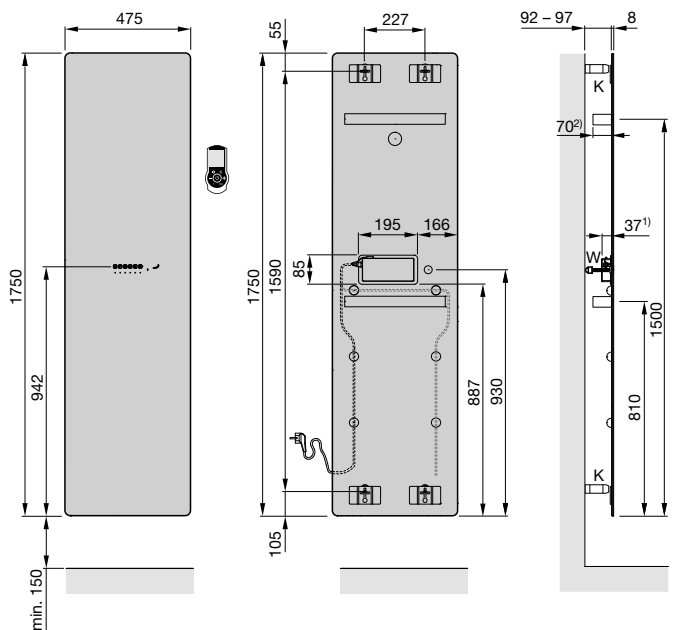

Heated glass front available in black, white or as a mirror. Connection cable 1,8 m long with two pin plug, simple cable routing adjusted to the towel rail installation via cable clips pre-installed on the back of the decorative radiator ex works. Nominal voltage 230 volts, splash-proof IP 45.

Standard scope of delivery for electric operation

- Radiator made from safety glass with control box and cable clips pre-installed on the back
- Polished stainless steel towel rails for mounting on the back of the radiator, extension either to left or right (as selected during installation); for 1500 mm height: one towel rail; for 1750 mm height: two towel rails per radiator, with fixing material
- Infrared remote control model 4 including batteries (AAA) with selectable modes: manual (above room temperature), weekly programme, timer, frost protection, off
- Wall mounting accessories and cable clips in the colour of the radiator, or for mirror radiators: Wall bracket + cable clips in black
- Wall spacer for adjustment to the correct wall clearance
- Packaging and drilling template

STUDIO COLLECTION ZEHNDER DESEO VERSO

Electric-only operation

Model	Colour	H mm	L mm	Electrical output W	Price €
DVW-150-048/D	White	1500	475	600	2.101,88
DVB-150-048/D	Black	1500	475	600	2.101,88
DVM-150-048/D	Mirror	1500	475	600	2.237,78
DVW-175-048/D	White	1750	475	750	2.413,78
DVB-175-048/D	Black	1750	475 </tr		

Electric operation:

Wall mounting

H = Height

L = Length

K = Bracket

C = Cable clip (for cable routing, see towel rail installation drawing)

W = Wall spacer

Dimensions in mm