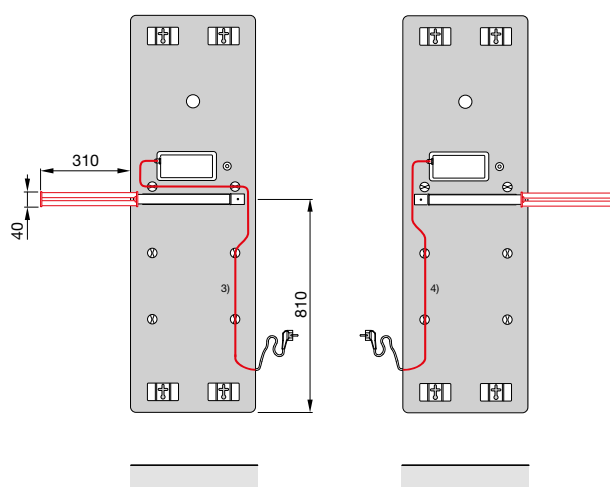

Standard scope of delivery for electric operation

- Radiator made from safety glass with control box and cable clips pre-installed on the back
- Polished stainless steel towel rails for mounting on the back of the radiator, extension either to left or right (as selected during installation); for 1500 mm height: one towel rail; for 1750 mm height: two towel rails per radiator, with fixing material
- Infrared remote control model 4 including batteries (AAA) with selectable modes: manual (above room temperature), weekly programme, timer, frost protection, off
- Wall mounting accessories and cable clips in the colour of the radiator, or for mirror radiators: Wall bracket + cable clips in black
- Wall spacer for adjustment to the correct wall clearance
- Packaging and drilling template

Electric operation:

Wall mounting

H = Height

L = Length

K = Bracket

C = Cable clip (for cable routing, see towel rail installation drawing)

W = Wall spacer

Dimensions in mm

For keywords, see 'Electric operation and Ecodesign Directive' on page 173

Towel rail for extension to left or right
as preferred

1) Back of control box to back of radiator

2) Back of towel rail to back of radiator

Cable length available in the direction of the connection
from bottom edge of radiator depending on cable routing:

3) 500 mm

4) 800 mm