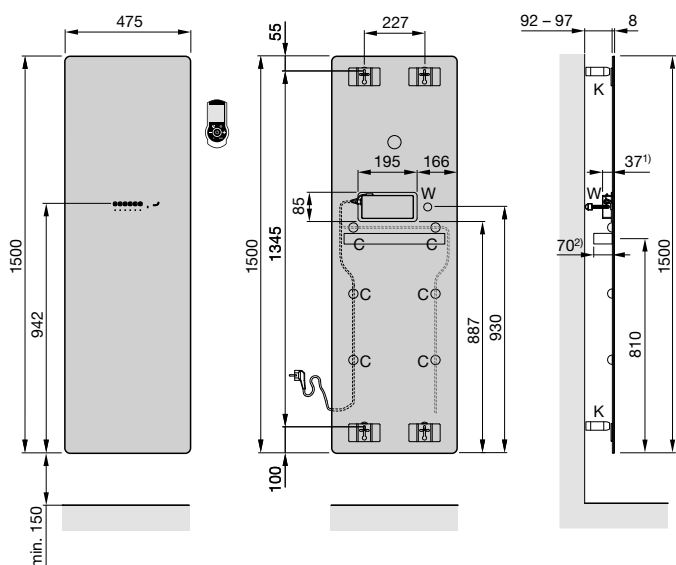

Heated glass front available in black, white or as a mirror. Connection cable 1,8 m long with two pin plug, simple cable routing adjusted to the towel rail installation via cable clips pre-installed on the back of the decorative radiator ex works. Nominal voltage 230 volts, splash-proof IP 45.

Standard scope of delivery for electric operation

- Radiator made from safety glass with control box and cable clips pre-installed on the back
- Polished stainless steel towel rails for mounting on the back of the radiator, extension either to left or right (as selected during installation); for 1500 mm height: one towel rail; for 1750 mm height: two towel rails per radiator, with fixing material
- Infrared remote control model 4 including batteries (AAA) with selectable modes: manual (above room temperature), weekly programme, timer, frost protection, off
- Wall mounting accessories and cable clips in the colour of the radiator, or for mirror radiators: Wall bracket + cable clips in black
- Wall spacer for adjustment to the correct wall clearance
- Packaging and drilling template

STUDIO COLLECTION ZEHNDER DESEO VERSO

Electric-only operation

Model	Colour	H mm	L mm	Electrical output W	Price €
DVW-150-048/D	White	1500	475	600	2.101,88
DVB-150-048/D	Black	1500	475	600	2.101,88
DVM-150-048/D	Mirror	1500	475	600	2.237,78
DVW-175-048/D	White	1750	475	750	2.413,78
DVB-175-048/D	Black	1750	475 </tr		

Electric operation:

Wall mounting

H = Height

L = Length

K = Bracket

C = Cable clip (for cable routing, see towel rail installation drawing)

W = Wall spacer

Dimensions in mm